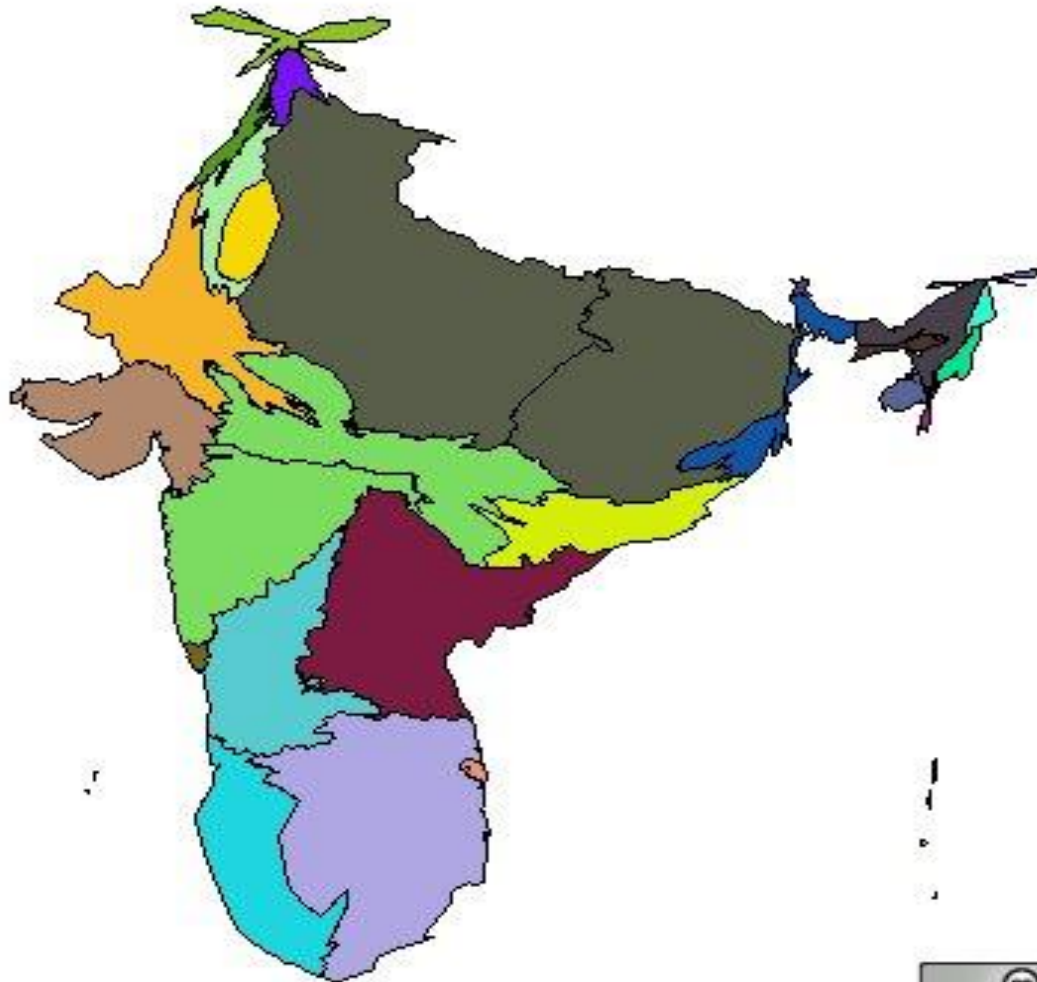

Contours of India

Religion, Caste & Income

India Land Area

India Population Cartogram

Scheduled Tribe Population

India Scheduled Caste Population

India OBC Population

India Forward Class Population

Percent population Hindu, Indian states 2001 Census of India

map by **bezzleford**

INDIA - Existing Parliament Constituencies

Indian election results 2019

Note: Poll cancelled in Vellore constituency

Source: C/Noter

Poverty rates, India 2012

Indian Income Pyramid

Entire country stratified by NCAER-CMCR 2010 annual income data

HH: HOUSEHOLDS; POP: POPULATION; FIGURES: IN MILLION EXCEPT ANNUAL INCOME STRATA (IN RS LAKH); TOTAL HOUSEHOLDS: 240 MILLION;
SOURCE: NCAER-CMCR DOOR-TO-DOOR SURVEY

2012

2016

Image Credit: NASA Earth Observatory Image by Joshua Stevens