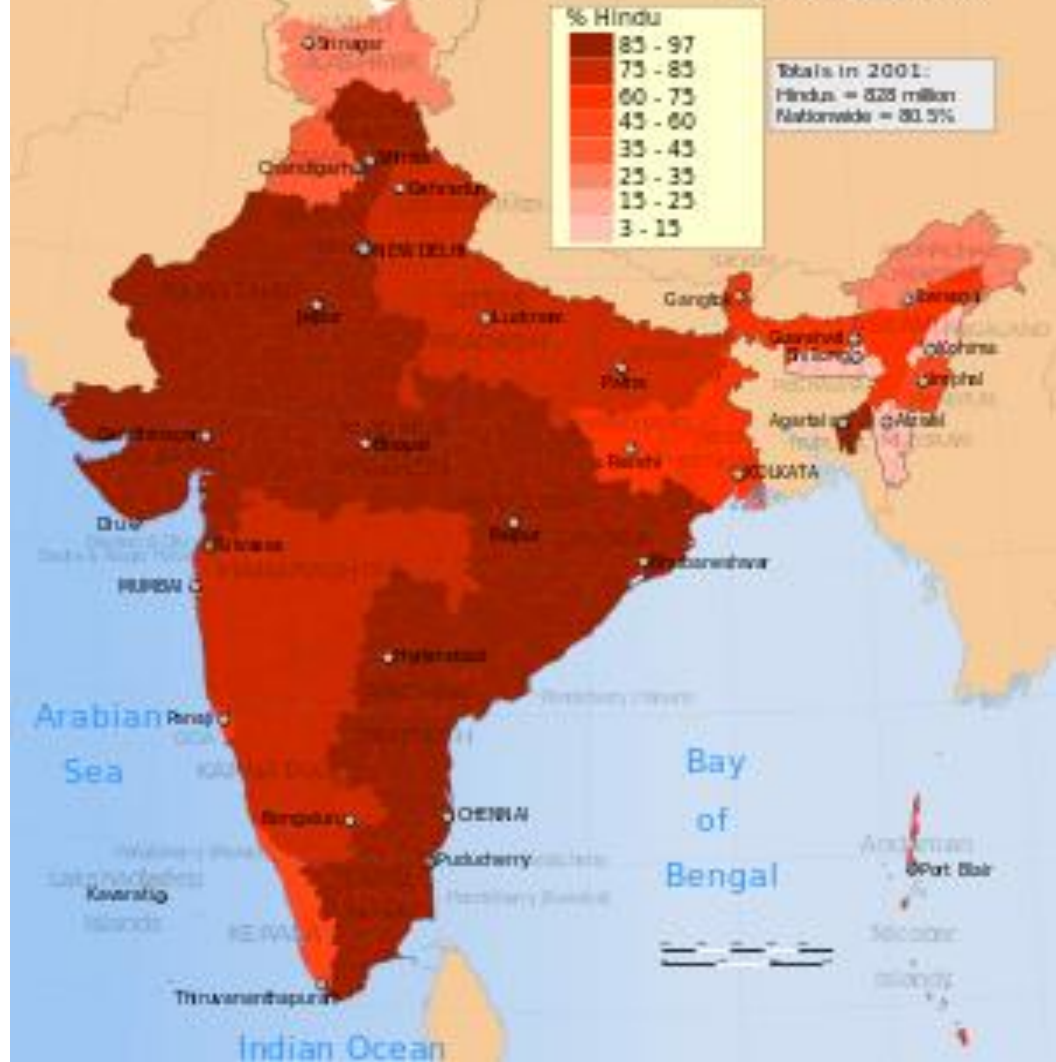

Contours of India

Religion, Caste & Income

India Land Area

India Population Cartogram

Scheduled Tribe Population

India Scheduled Caste Population

India OBC Population

India Forward Class Population

Percent population Hindu, Indian states 2001 Census of India

map by **bezzleford**

INDIA - Existing Parliament Constituencies

Indian election results 2019

Note: Poll cancelled in Vellore constituency

Source: C/Noter

Poverty rates, India 2012

Indian Income Pyramid

Entire country stratified by NCAER-CMCR 2010 annual income data

HH: HOUSEHOLDS; POP: POPULATION; FIGURES: IN MILLION EXCEPT ANNUAL INCOME STRATA (IN RS LAKH); TOTAL HOUSEHOLDS: 240 MILLION;
SOURCE: NCAER-CMCR DOOR-TO-DOOR SURVEY

2012

2016

Image Credit: NASA Earth Observatory Image by Joshua Stevens