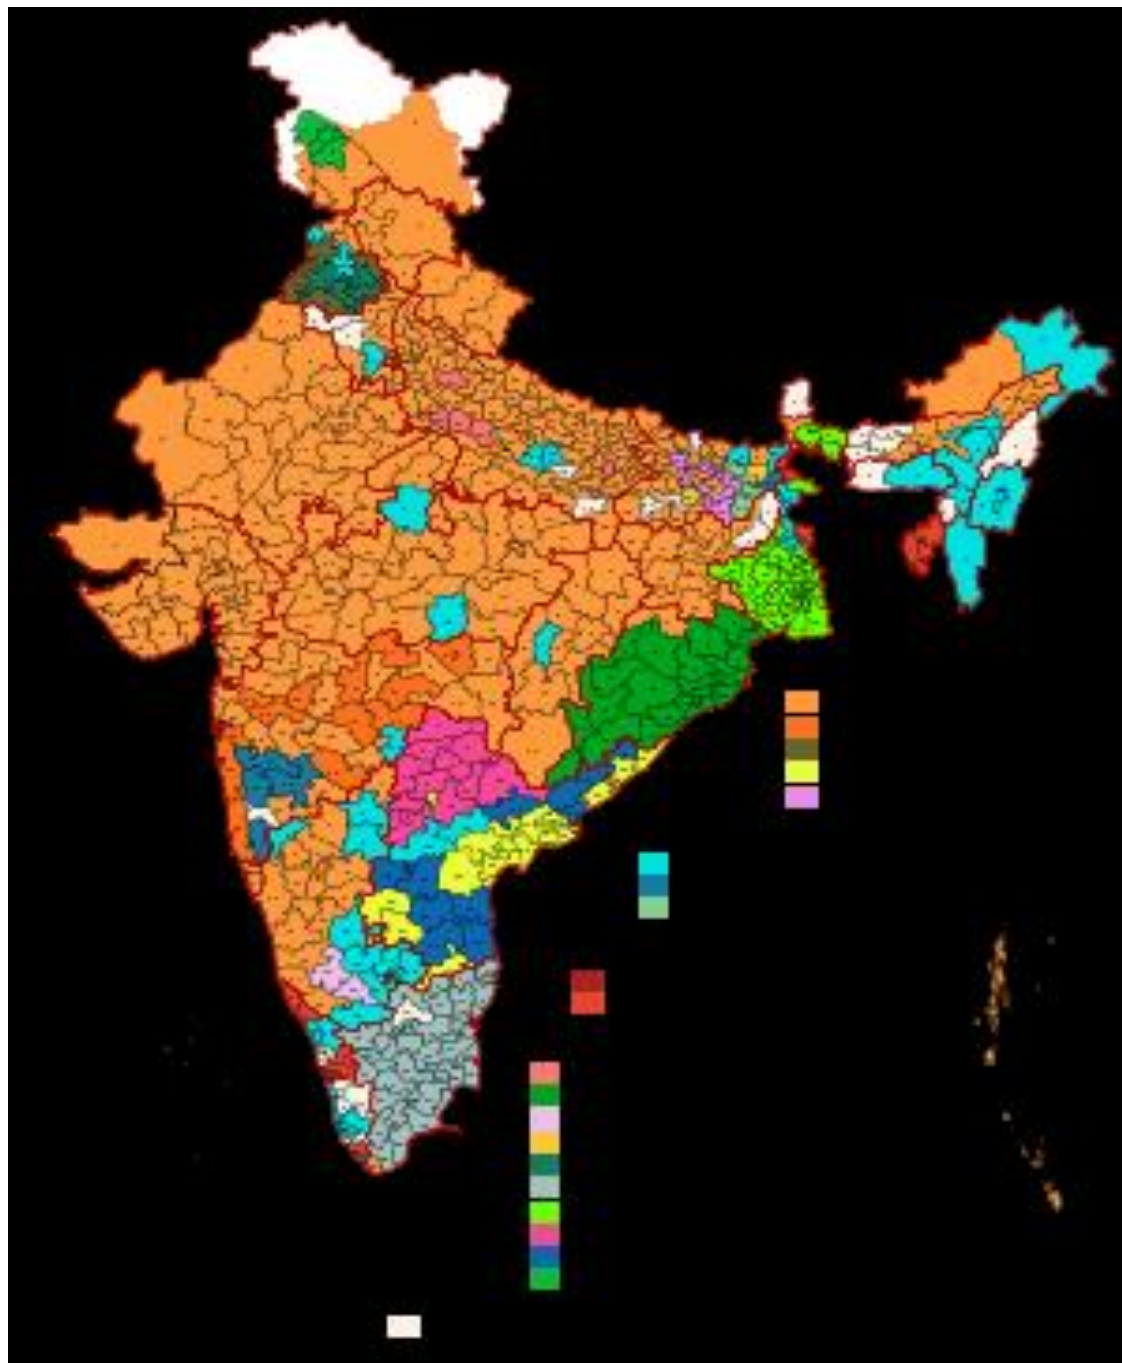

Contours of India

Religion, Caste & Income

India Land Area

India Population Cartogram

Scheduled Tribe Population

India Scheduled Caste Population

India OBC Population

India Forward Class Population

Percent population Hindu, Indian states 2001 Census of India

map by **bezzleford**

INDIA - Existing Parliament Constituencies

Indian election results 2019

Note: Poll cancelled in Vellore constituency

Source: C/Noter

Poverty rates, India 2012

Indian Income Pyramid

Entire country stratified by NCAER-CMCR 2010 annual income data

HH: HOUSEHOLDS; POP: POPULATION; FIGURES: IN MILLION EXCEPT ANNUAL INCOME STRATA (IN RS LAKH); TOTAL HOUSEHOLDS: 240 MILLION;
SOURCE: NCAER-CMCR DOOR-TO-DOOR SURVEY

2012

2016

Image Credit: NASA Earth Observatory Image by Joshua Stevens