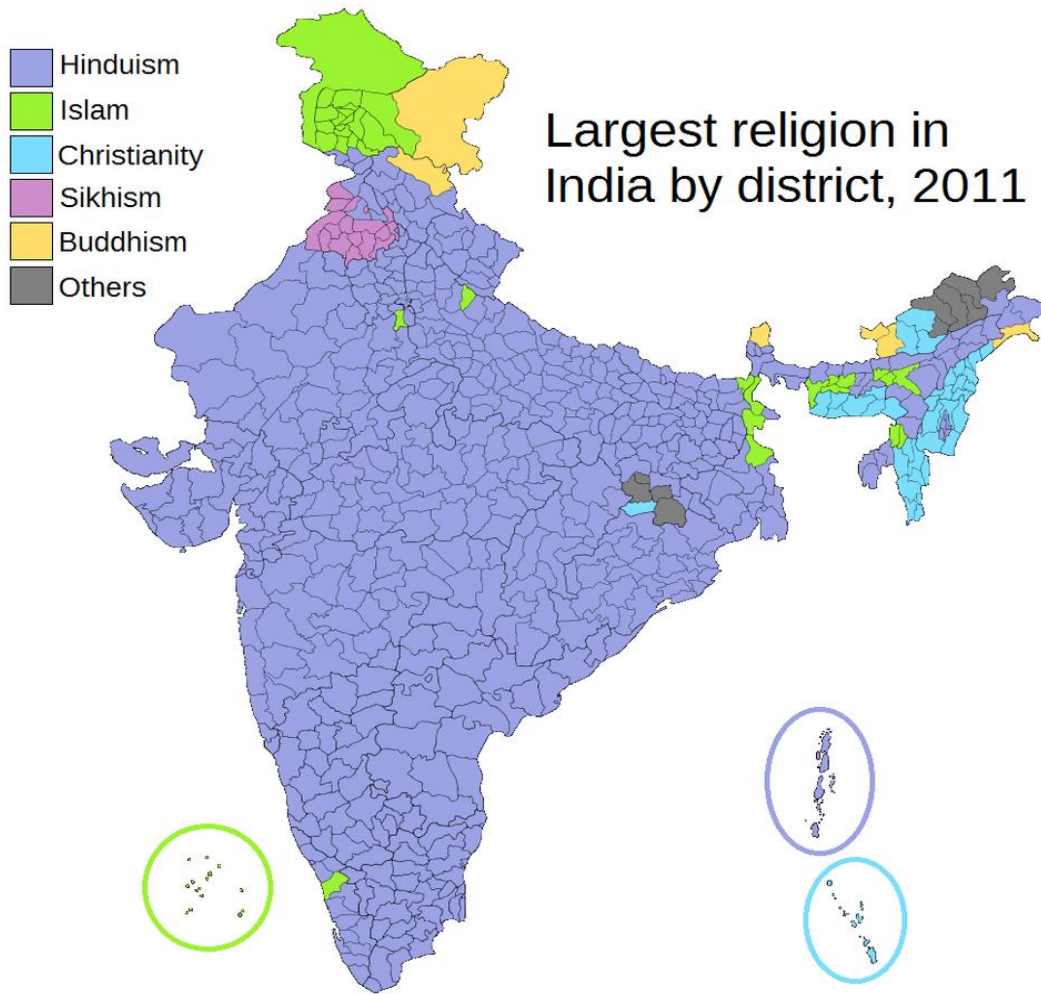

Contours of India

Religion, Caste & Income

India Land Area

India Population Cartogram

Scheduled Tribe Population

India Scheduled Caste Population

India OBC Population

India Forward Class Population

Percent population Hindu, Indian states 2001 Census of India

map by **bezzleford**

INDIA - Existing Parliament Constituencies

Indian election results 2019

Note: Poll cancelled in Vellore constituency

Source: C/Noter

Poverty rates, India 2012

Indian Income Pyramid

Entire country stratified by NCAER-CMCR 2010 annual income data

HH: HOUSEHOLDS; POP: POPULATION; FIGURES: IN MILLION EXCEPT ANNUAL INCOME STRATA (IN RS LAKH); TOTAL HOUSEHOLDS: 240 MILLION;
SOURCE: NCAER-CMCR DOOR-TO-DOOR SURVEY