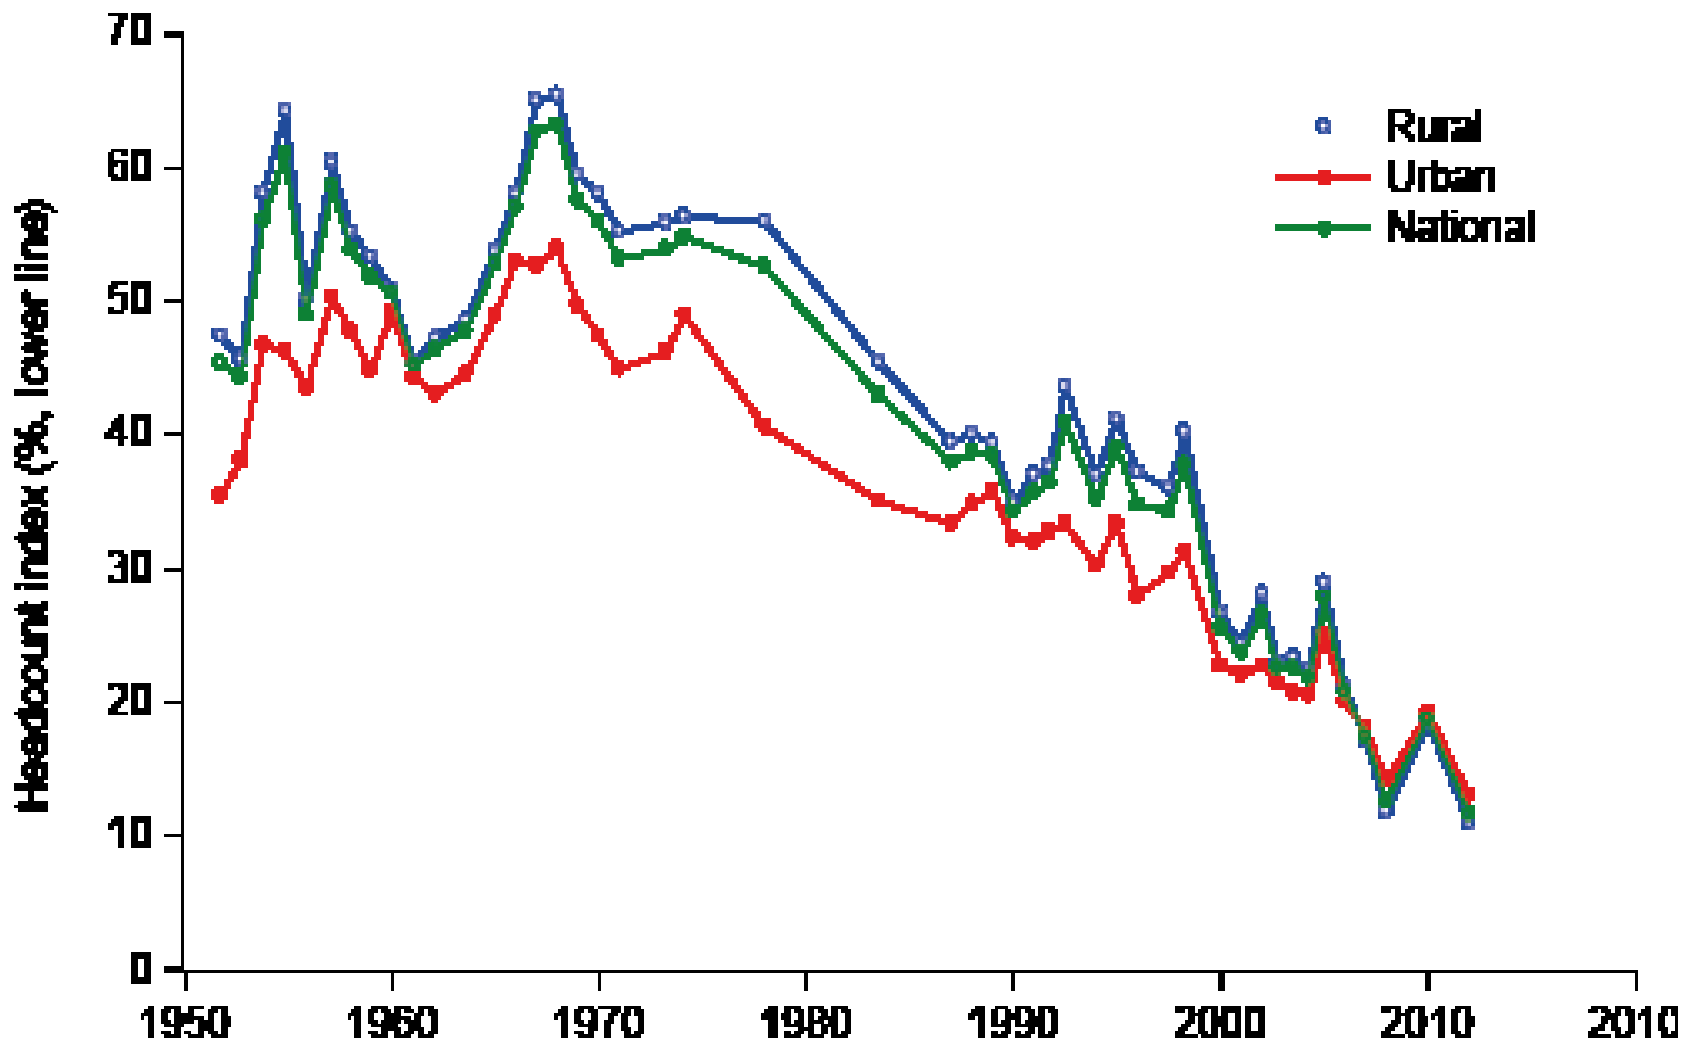

Percent population Hindu, Indian states 2001 Census of India

map by **bezzleford**

INDIA - Existing Parliament Constituencies

Indian election results 2019

Note: Poll cancelled in Vellore constituency

Source: C/Noter

Poverty rates, India 2012

Indian Income Pyramid

Entire country stratified by NCAER-CMCR 2010 annual income data

HH: HOUSEHOLDS; POP: POPULATION; FIGURES: IN MILLION EXCEPT ANNUAL INCOME STRATA (IN RS LAKH); TOTAL HOUSEHOLDS: 240 MILLION;
SOURCE: NCAER-CMCR DOOR-TO-DOOR SURVEY