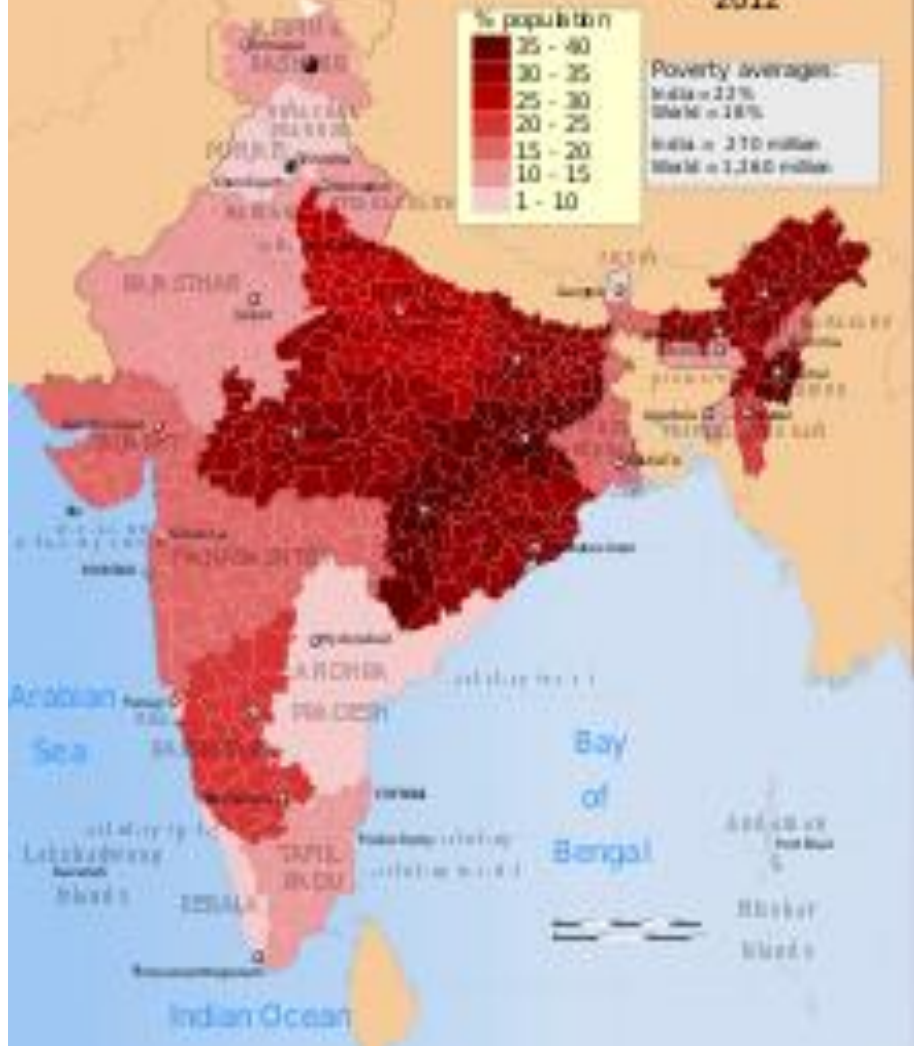

Contours of India

Religion, Caste & Income

India Land Area

India Population Cartogram

Scheduled Tribe Population

India Scheduled Caste Population

India OBC Population

India Forward Class Population

Percent population Hindu, Indian states 2001 Census of India

map by **bezzleford**

INDIA - Existing Parliament Constituencies

Indian election results 2019

Note: Poll cancelled in Vellore constituency

Source: C/Noter

Poverty rates, India 2012

Indian Income Pyramid

Entire country stratified by NCAER-CMCR 2010 annual income data

HH: HOUSEHOLDS; POP: POPULATION; FIGURES: IN MILLION EXCEPT ANNUAL INCOME STRATA (IN RS LAKH); TOTAL HOUSEHOLDS: 240 MILLION;
SOURCE: NCAER-CMCR DOOR-TO-DOOR SURVEY

2012

2016

Image Credit: NASA Earth Observatory Image by Joshua Stevens