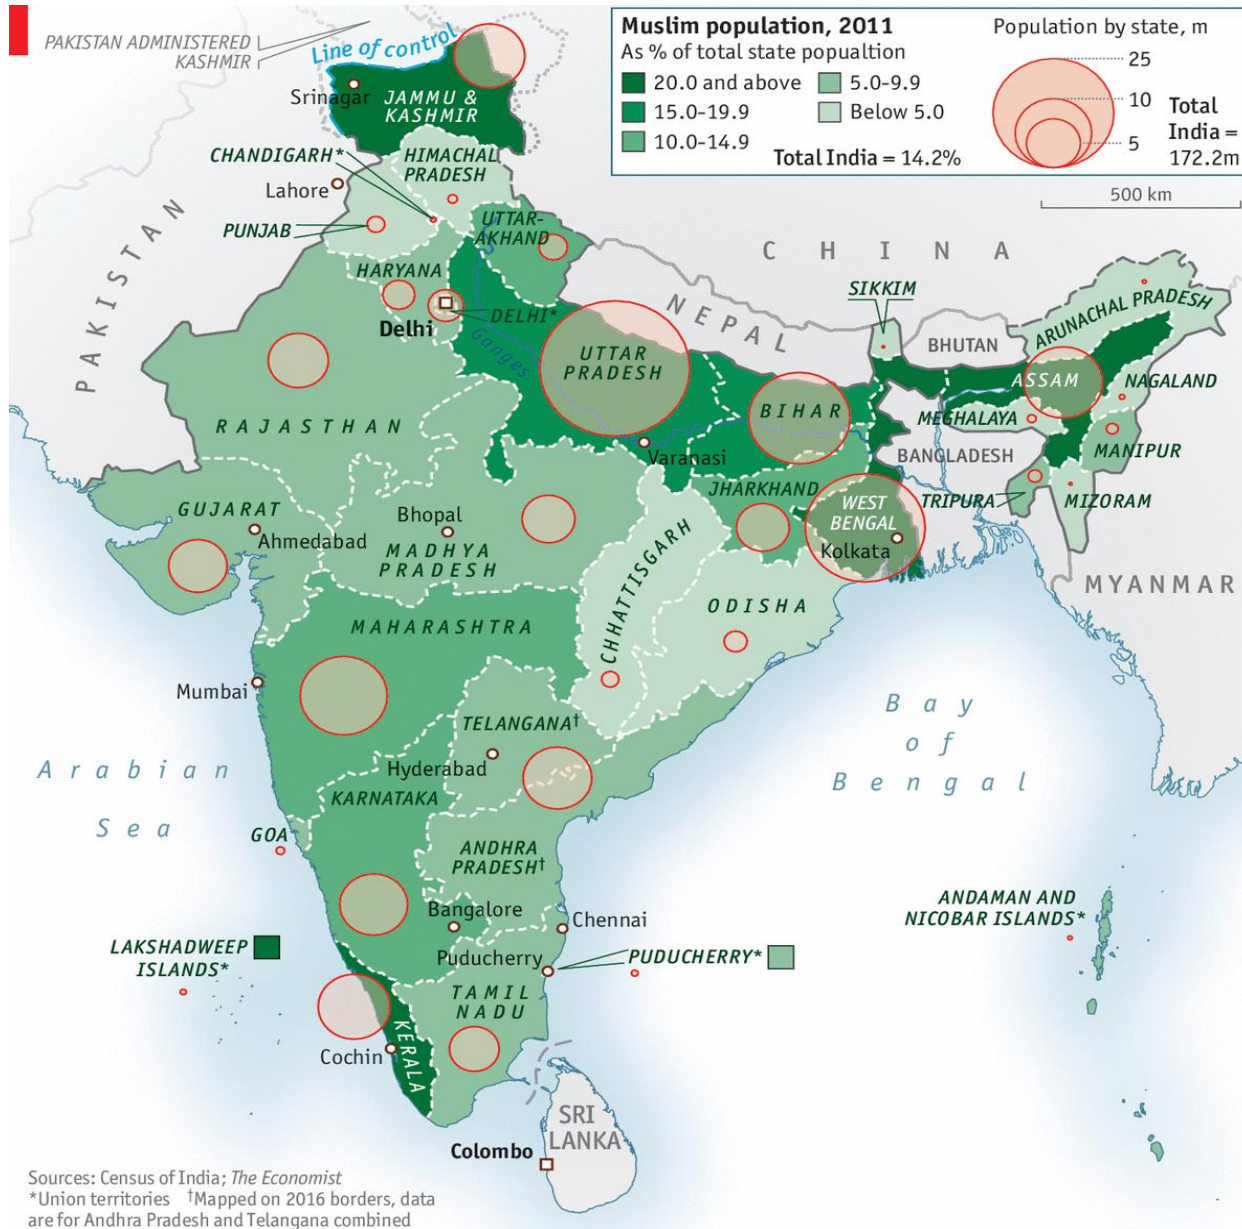

Contours of India

Religion, Caste & Income

India Land Area

India Population Cartogram

Scheduled Tribe Population

India Scheduled Caste Population

India OBC Population

India Forward Class Population

Percent population Hindu, Indian states 2001 Census of India

map by **bezzleford**

INDIA - Existing Parliament Constituencies

Indian election results 2019

Note: Poll cancelled in Vellore constituency

Source: C/Noter

Poverty rates, India 2012

Indian Income Pyramid

Entire country stratified by NCAER-CMCR 2010 annual income data

HH: HOUSEHOLDS; POP: POPULATION; FIGURES: IN MILLION EXCEPT ANNUAL INCOME STRATA (IN RS LAKH); TOTAL HOUSEHOLDS: 240 MILLION;
SOURCE: NCAER-CMCR DOOR-TO-DOOR SURVEY

2012

2016

Image Credit: NASA Earth Observatory Image by Joshua Stevens