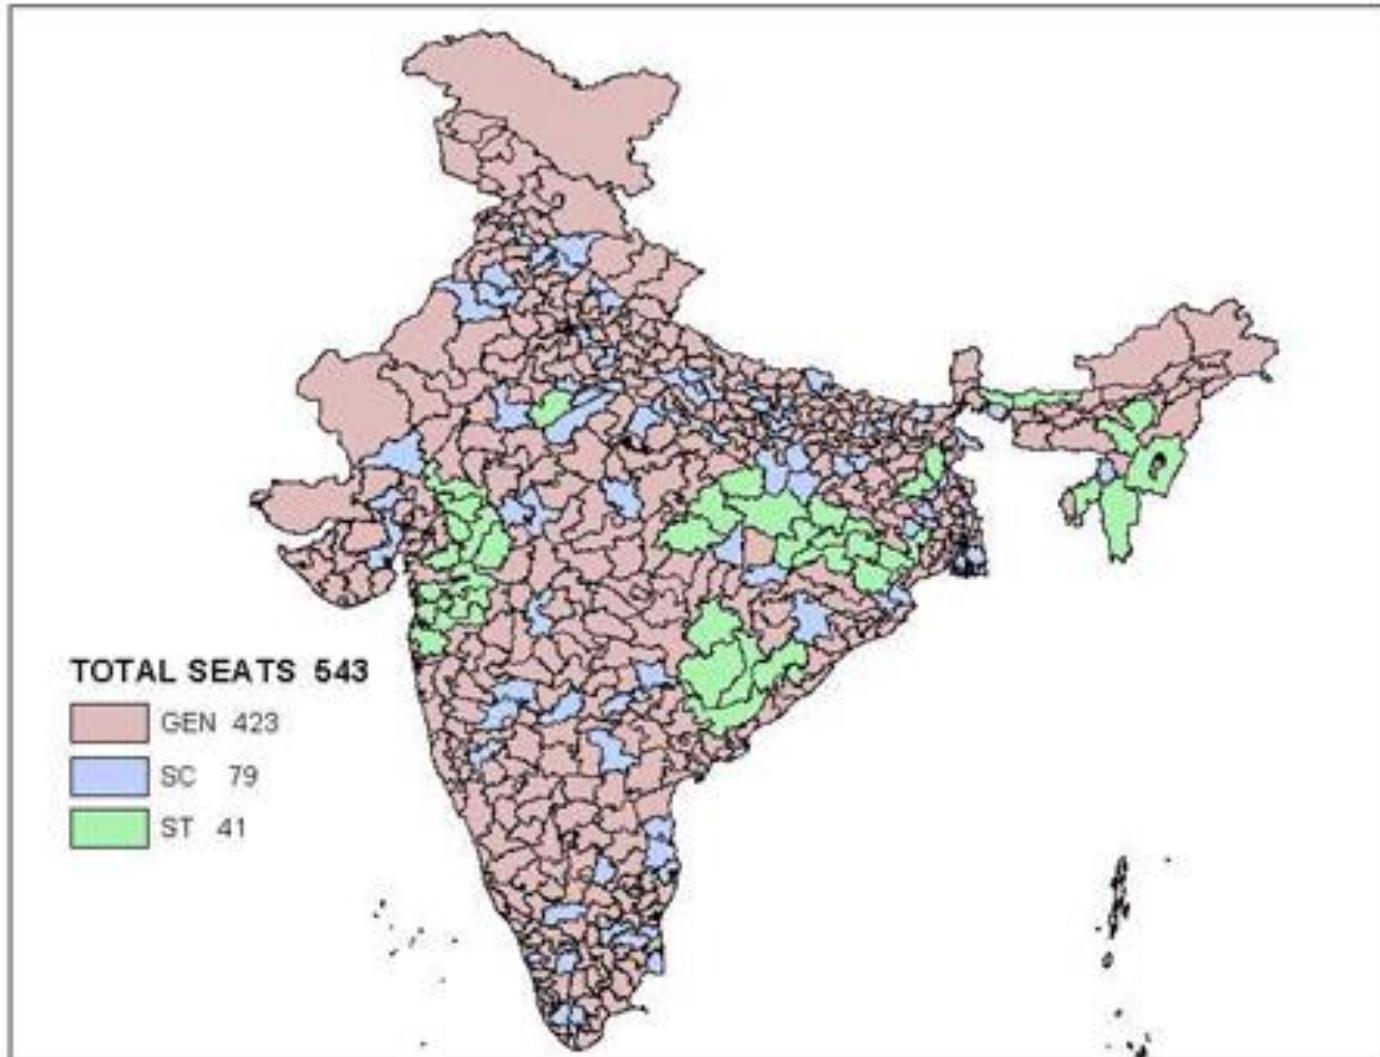

Contours of India

Religion, Caste & Income

India Land Area

India Population Cartogram

Scheduled Tribe Population

India Scheduled Caste Population

India OBC Population

India Forward Class Population

Percent population Hindu, Indian states 2001 Census of India

map by **bezzleford**

INDIA - Existing Parliament Constituencies

Indian election results 2019

Note: Poll cancelled in Vellore constituency

Source: C/Noter

Poverty rates, India 2012

Indian Income Pyramid

Entire country stratified by NCAER-CMCR 2010 annual income data

HH: HOUSEHOLDS; POP: POPULATION; FIGURES: IN MILLION EXCEPT ANNUAL INCOME STRATA (IN RS LAKH); TOTAL HOUSEHOLDS: 240 MILLION;
SOURCE: NCAER-CMCR DOOR-TO-DOOR SURVEY

2012

2016

Image Credit: NASA Earth Observatory Image by Joshua Stevens