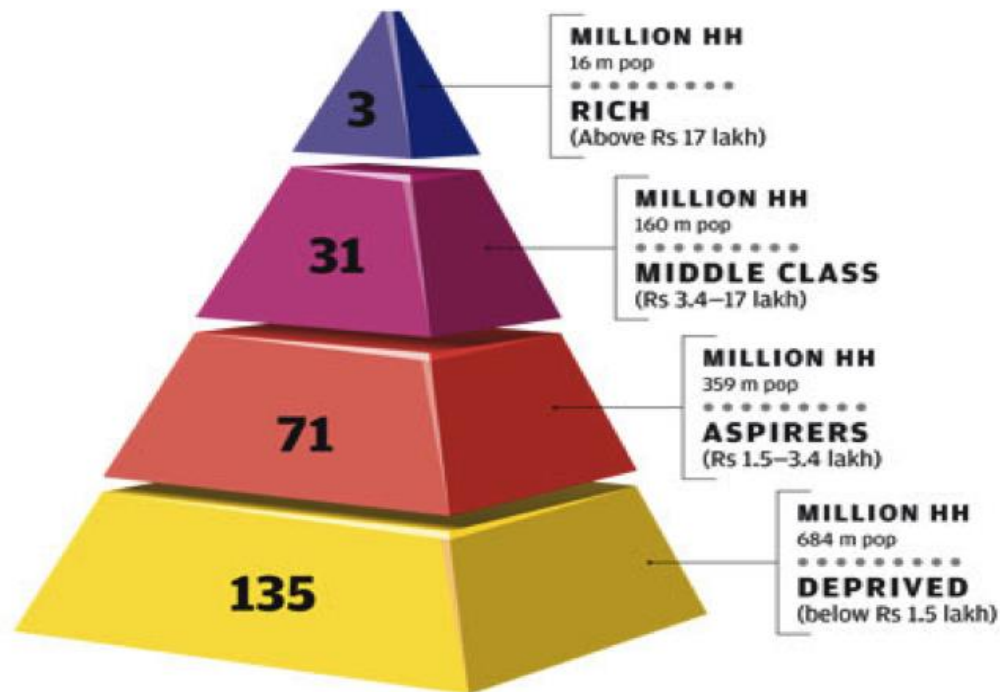

Percent population Hindu, Indian states 2001 Census of India

map by **bezzleford**

INDIA - Existing Parliament Constituencies

Indian election results 2019

Note: Poll cancelled in Vellore constituency

Source: C/Noter

Poverty rates, India 2012

Indian Income Pyramid

Entire country stratified by NCAER-CMCR 2010 annual income data

HH: HOUSEHOLDS; POP: POPULATION; FIGURES: IN MILLION EXCEPT ANNUAL INCOME STRATA (IN RS LAKH); TOTAL HOUSEHOLDS: 240 MILLION;
SOURCE: NCAER-CMCR DOOR-TO-DOOR SURVEY