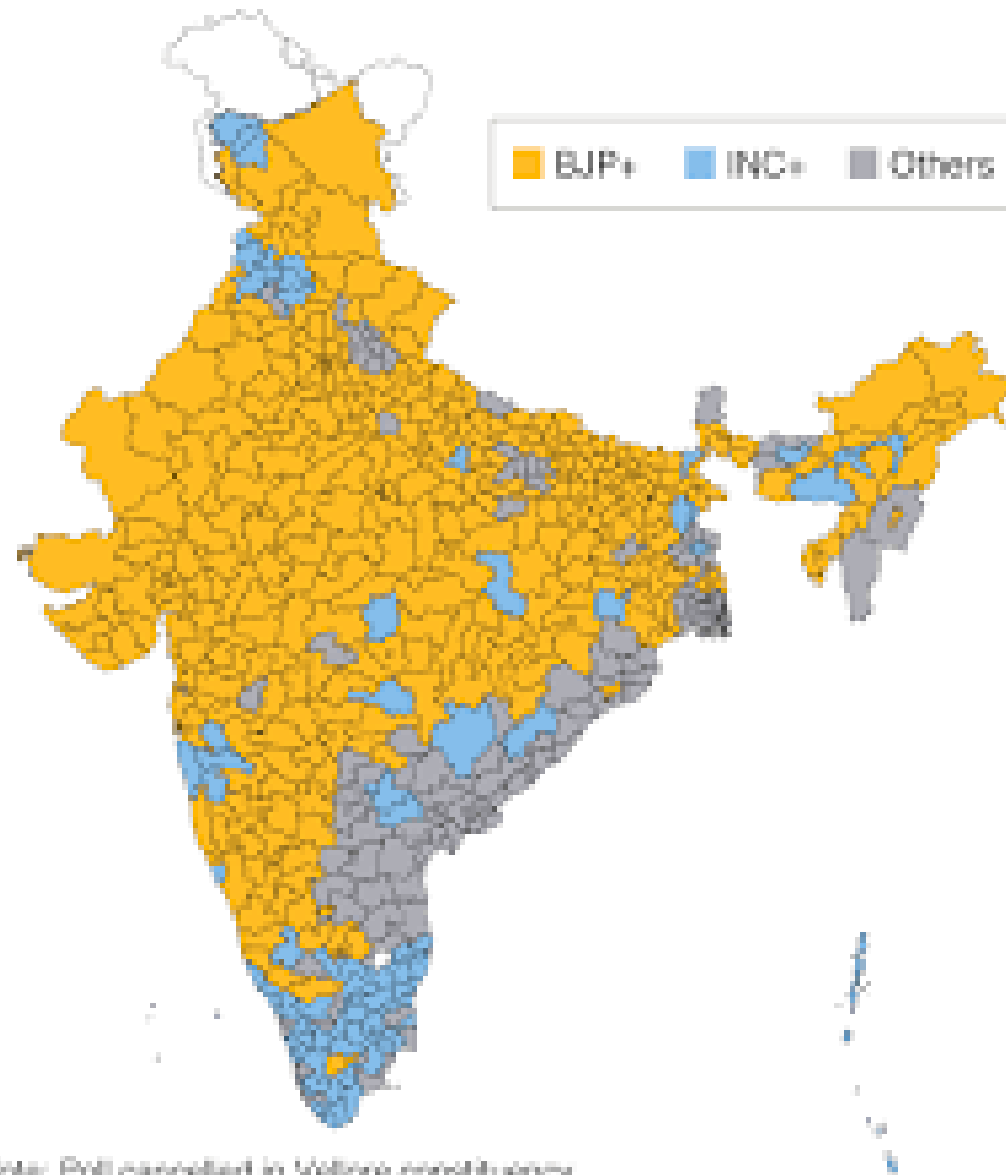

Contours of India

Religion, Caste & Income

India Land Area

India Population Cartogram

Scheduled Tribe Population

India Scheduled Caste Population

India OBC Population

India Forward Class Population

Percent population Hindu, Indian states 2001 Census of India

map by **bezzleford**

INDIA - Existing Parliament Constituencies

Indian election results 2019

Note: Poll cancelled in Vellore constituency

Source: C/Noter

Poverty rates, India 2012

Indian Income Pyramid

Entire country stratified by NCAER-CMCR 2010 annual income data

HH: HOUSEHOLDS; POP: POPULATION; FIGURES: IN MILLION EXCEPT ANNUAL INCOME STRATA (IN RS LAKH); TOTAL HOUSEHOLDS: 240 MILLION;
SOURCE: NCAER-CMCR DOOR-TO-DOOR SURVEY

2012

2016

Image Credit: NASA Earth Observatory Image by Joshua Stevens